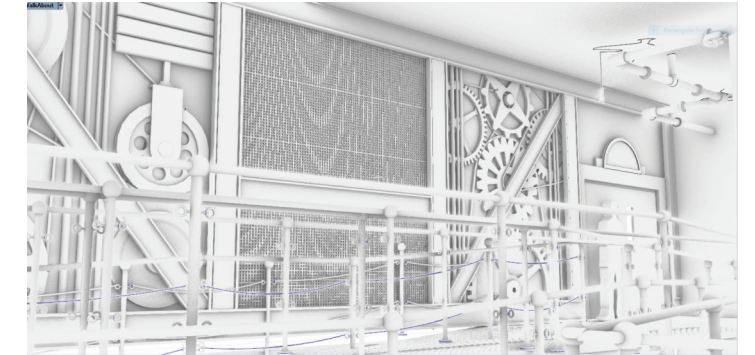

ANDREA
"ANDY"
NICE

ART DIRECTOR
/DESIGNER FOR
ENTERTAINMENT
AND EXPERIENCES

ANICE03@GMAIL.COM
772-285-5381
ANDYNICEDESIGN.COM

PORTFOLIO

HAND SKETCHING AND DRAWING