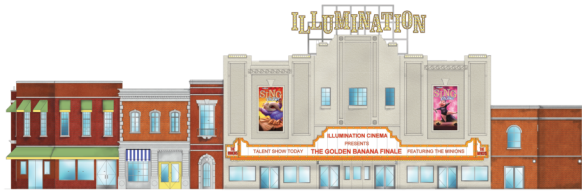

PORTFOLIO

DESIGN AND ART DIRECTION- THEMED ENTERTAINMENT

ANDREA
"ANDY"
NICE

ART DIRECTOR
/DESIGNER FOR
ENTERTAINMENT
AND EXPERIENCES

ANICE03@GMAIL.COM
772-285-5381
ANDYNICEDSIGN.COM

PORTFOLIO

SELECTED REALIZED THEATRICAL SET DESIGNS