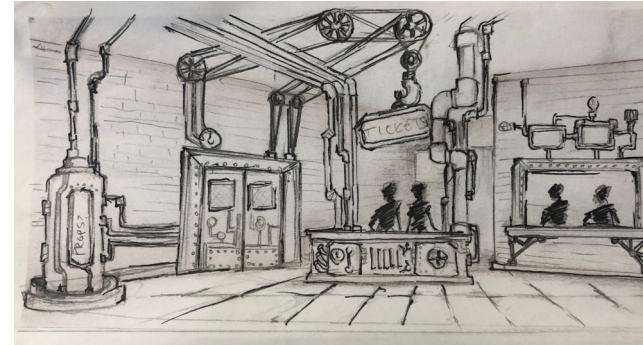

ANDREA
"ANDY"
NICE

ART DIRECTOR
/DESIGNER FOR
ENTERTAINMENT
AND EXPERIENCES

ANICE03@GMAIL.COM
772-285-5381
ANDYNICEDESIGN.COM

PORTFOLIO

HAND SKETCHING AND DRAWING