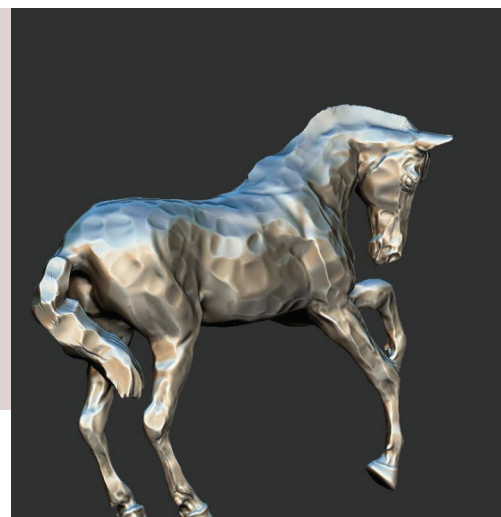

ANDREA
"ANDY"
NICE

ART DIRECTOR
/DESIGNER FOR
ENTERTAINMENT
AND EXPERIENCES

ANICE03@GMAIL.COM
772-285-5381
ANDYNICEDSIGN.COM

PORTFOLIO

3D DESIGN AND ARTWORK