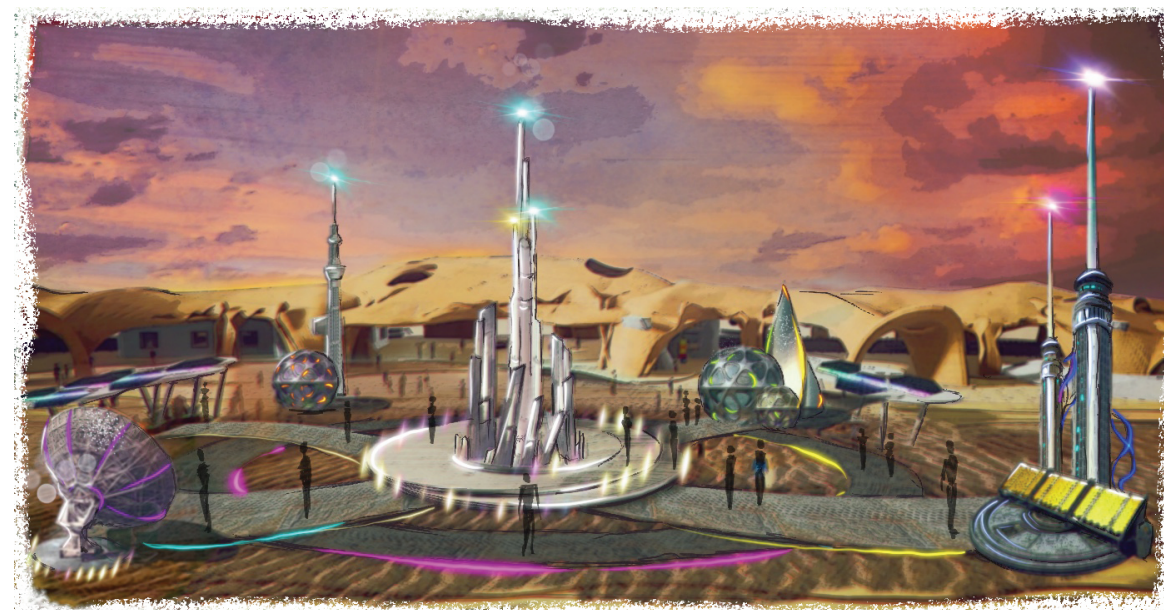

ANDREA
"ANDY"
NICE

ART DIRECTOR
/DESIGNER FOR
ENTERTAINMENT
AND EXPERIENCES

ANICE03@GMAIL.COM
772-285-5381
ANDYNICEDESIGN.COM

PORTFOLIO

CONCEPT DESIGN AND ILLUSTRATION