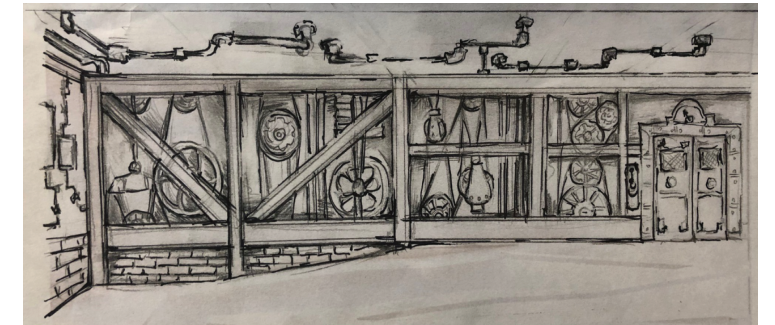

ANDREA
"ANDY"
NICE

ART DIRECTOR
/DESIGNER FOR
ENTERTAINMENT
AND EXPERIENCES

ANICE03@GMAIL.COM
772-285-5381
ANDYNICEDESIGN.COM

PORTFOLIO

HAND SKETCHING AND DRAWING