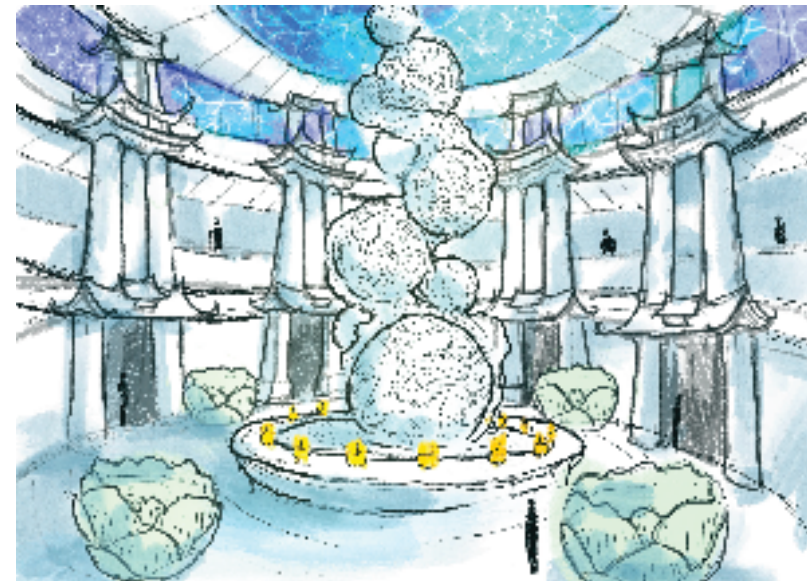

ANDREA
"ANDY"
NICE

ART DIRECTOR
/DESIGNER FOR
ENTERTAINMENT
AND EXPERIENCES

ANICE03@GMAIL.COM
772-285-5381
ANDYNICEDESIGN.COM

PORTFOLIO

HAND SKETCHING AND DRAWING