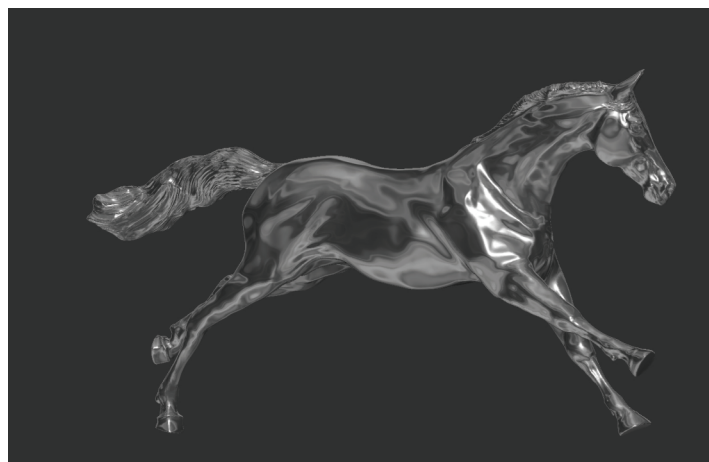

ANDREA
"ANDY"
NICE

ART DIRECTOR
/DESIGNER FOR
ENTERTAINMENT
AND EXPERIENCES

ANICE03@GMAIL.COM
772-285-5381
ANDYNICEDSIGN.COM

PORTFOLIO

3D DESIGN AND ARTWORK