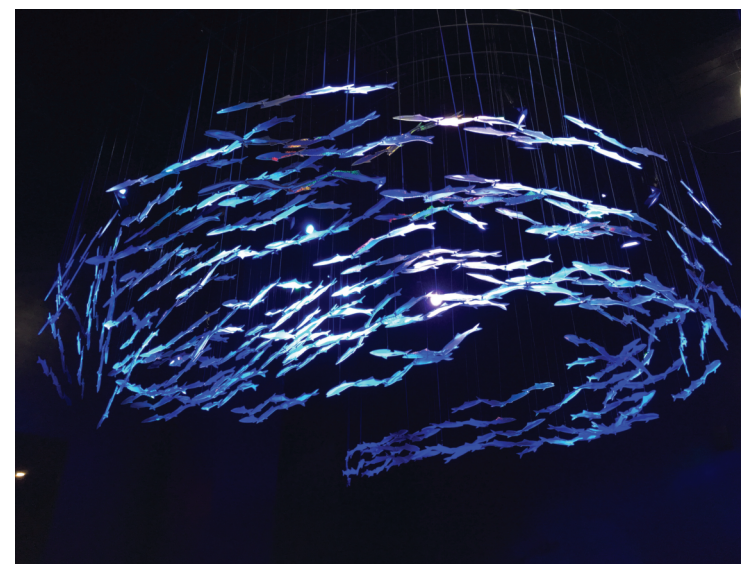

ANDREA
"ANDY"
NICE

ART DIRECTOR
/DESIGNER FOR
ENTERTAINMENT
AND EXPERIENCES

ANICE03@GMAIL.COM
772-285-5381
ANDYNICEDSIGN.COM

PORTFOLIO

DESIGN AND ART DIRECTION- THEMED ENTERTAINMENT

ANDREA
"ANDY"
NICE

ART DIRECTOR
/DESIGNER FOR
ENTERTAINMENT
AND EXPERIENCES