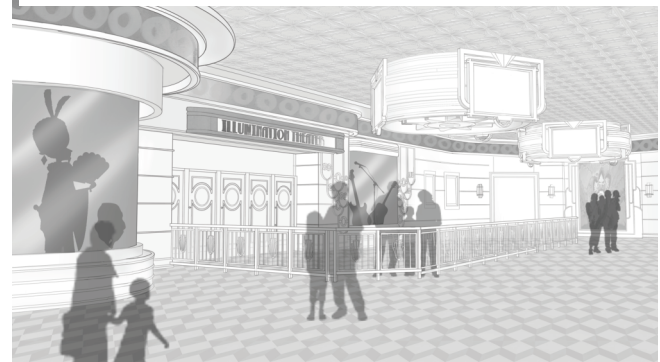

PORTFOLIO

DESIGN AND ART DIRECTION- THEMED ENTERTAINMENT

ANDREA
"ANDY"
NICE

ART DIRECTOR
/DESIGNER FOR
ENTERTAINMENT
AND EXPERIENCES

ANICE03@GMAIL.COM
772-285-5381
ANDYNICEDSIGN.COM

PORTFOLIO

SELECTED REALIZED THEATRICAL SET DESIGNS