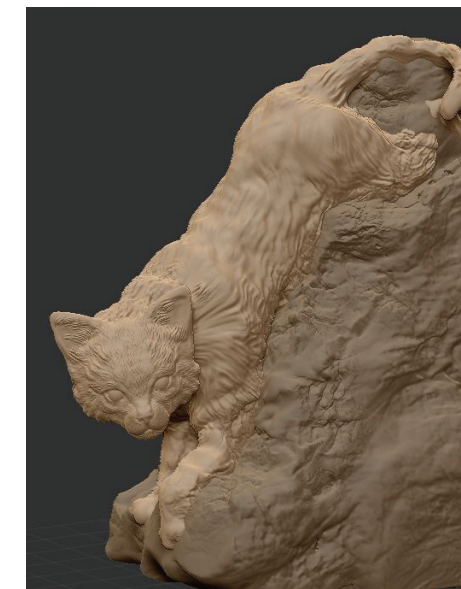

ANDREA
"ANDY"
NICE

ART DIRECTOR
/DESIGNER FOR
ENTERTAINMENT
AND EXPERIENCES

ANICE03@GMAIL.COM
772-285-5381
ANDYNICEDSIGN.COM

PORTFOLIO

3D DESIGN AND ARTWORK