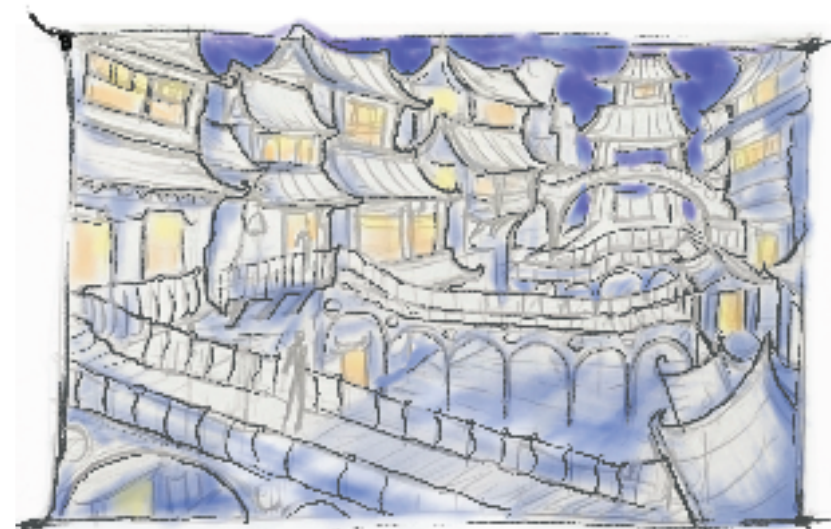

ANDREA
"ANDY"
NICE

ART DIRECTOR
/DESIGNER FOR
ENTERTAINMENT
AND EXPERIENCES

ANICE03@GMAIL.COM
772-285-5381
ANDYNICEDESIGN.COM

PORTFOLIO

HAND SKETCHING AND DRAWING