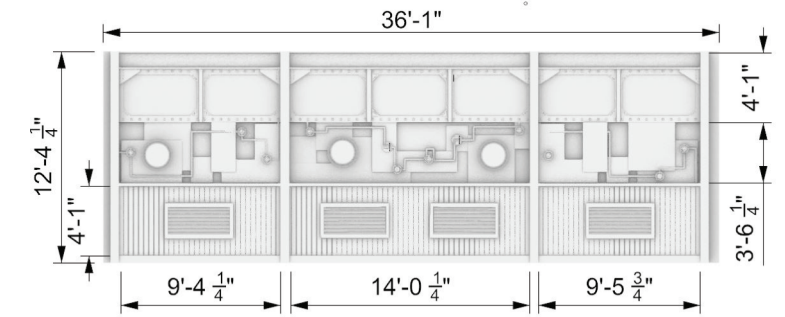

ANDREA
"ANDY"
NICE

ART DIRECTOR
/DESIGNER FOR
ENTERTAINMENT
AND EXPERIENCES

ANICE03@GMAIL.COM
772-285-5381
ANDYNICEDESIGN.COM

PORTFOLIO

HAND SKETCHING AND DRAWING